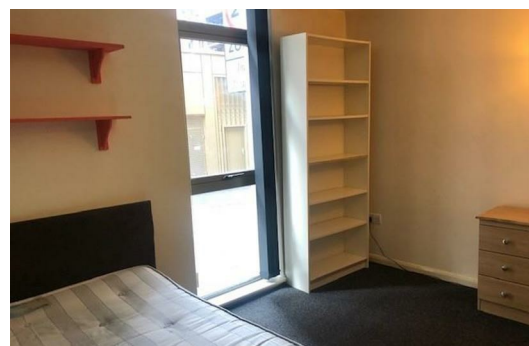

Red Building, Ludgate Hill, Manchester

£1,100 PCM

Welcome to Red Building, apartments with a contemporary design that are right on the edge of the action in Manchester city centre.

This ground-floor apartment combines modern convenience with the advantages of a central city location. Featuring high-quality fixtures and finishes, it exudes style and sophistication. The generous open-plan kitchen and lounge create the perfect space for entertaining or relaxing on a quiet Sunday. Boasting two double bedrooms and two bathrooms, including a convenient en-suite to the master bedroom, this apartment is certain to attract interest.

The location couldn't be more spot-on if it tried. Smack-bang within the hub of the city, Red Building is just minutes away from Manchester Victoria and the historic (but ultra-lively) Northern Quarter. You're right in the thick of it all - what more could you ask for?

Now we've got you hooked, give us a call to arrange your viewing. This apartment won't be around for long. Trust us. And just so you know, the pictures for this apartment are for marketing purposes only. Internal fixtures, fittings and furnishings may vary.

Available 25th May 2026
Deposit: £1,260
Council Tax Band: D
Furnished