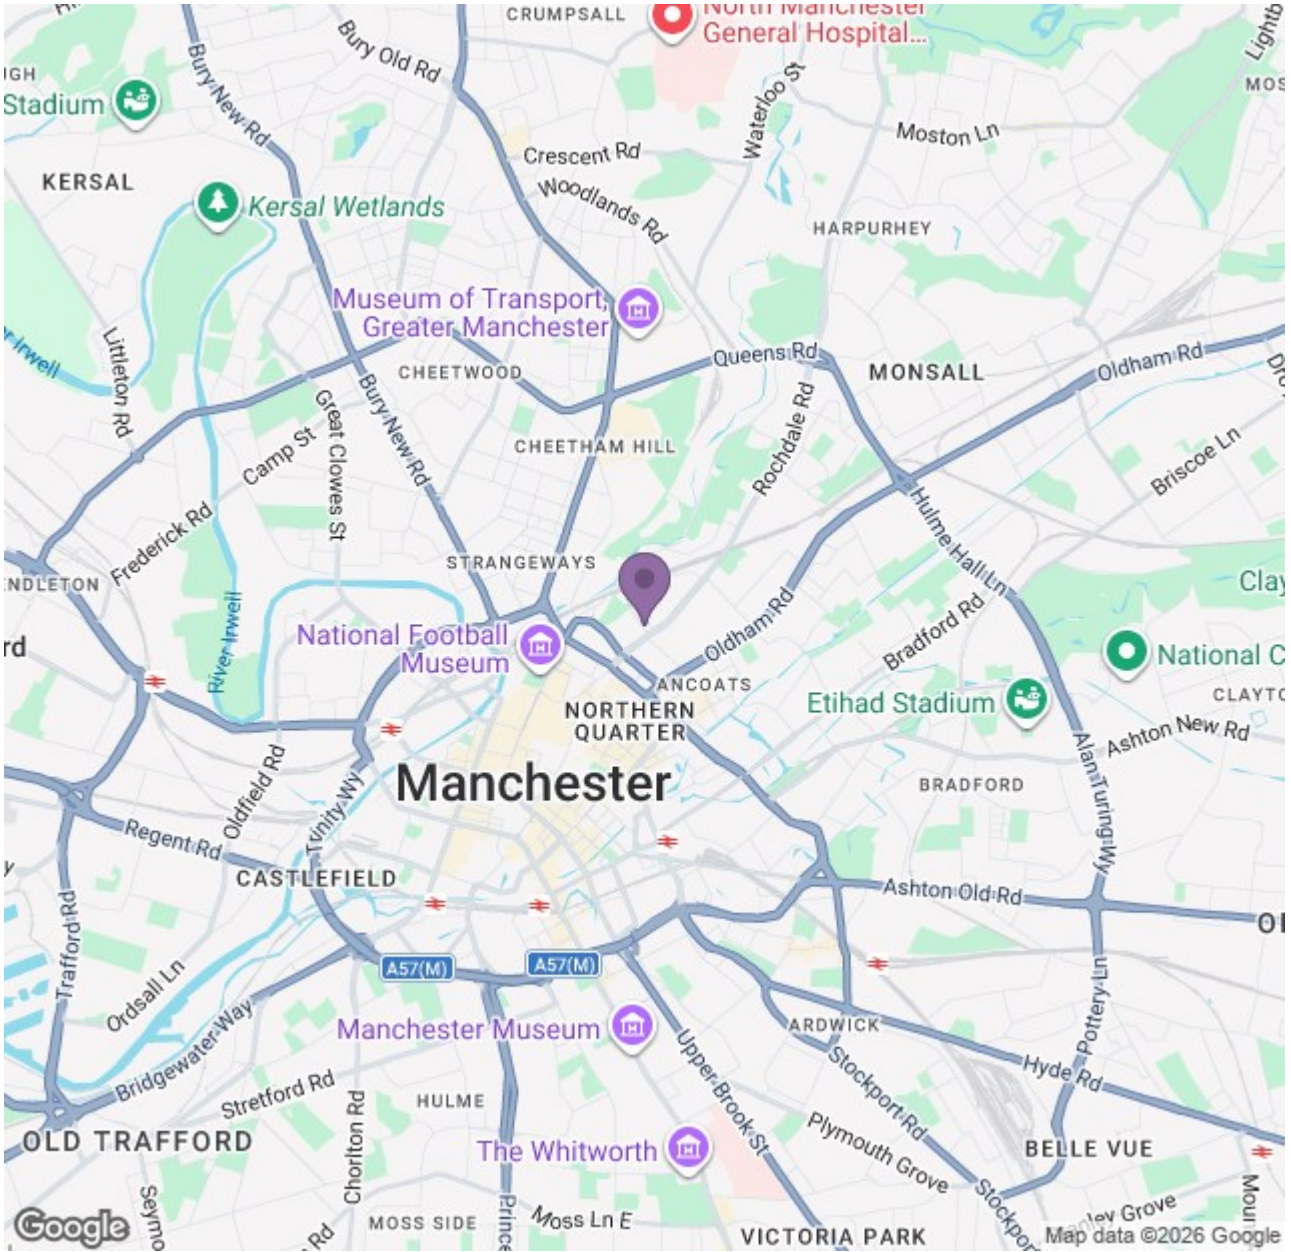

Ascend

Built on higher standards